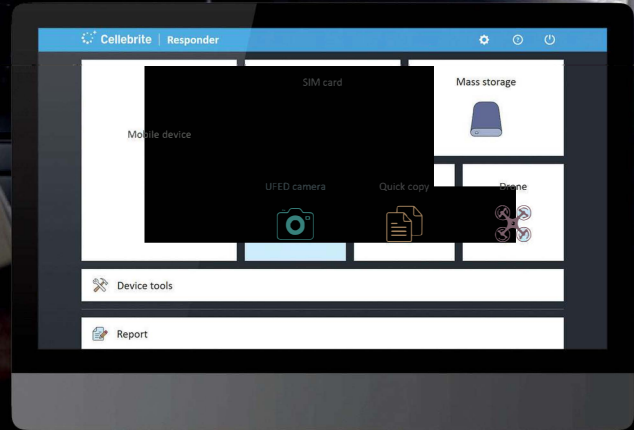

Cellebrite
RESPONDER

Get Real-Time Data for Faster Response in the Field

Cellebrite Responder empowers investigative teams to securely extract data from the widest range of devices at specific locations or on the go.

Whether deployed in-car on a ruggedized device, in a police station, at a border control checkpoint, or inside a correction facility via a Kiosk, this intuitive solution requires minimal training and captures only the most relevant information while maintaining data integrity.

Cellebrite Responder is a key component in Cellebrite's range of Field Solutions, that empowers users to perform selective to full physical data extraction, when minutes matter.

Key Benefits:

- Generate leads and uncover actionable insights in real-time.
- Select and extract only the relevant data needed based on time range or information on a specific subject (person, email, phone).
- Only copy specific evidence from witnesses' and/or victims' phones.
- Easily generate reports and share findings.